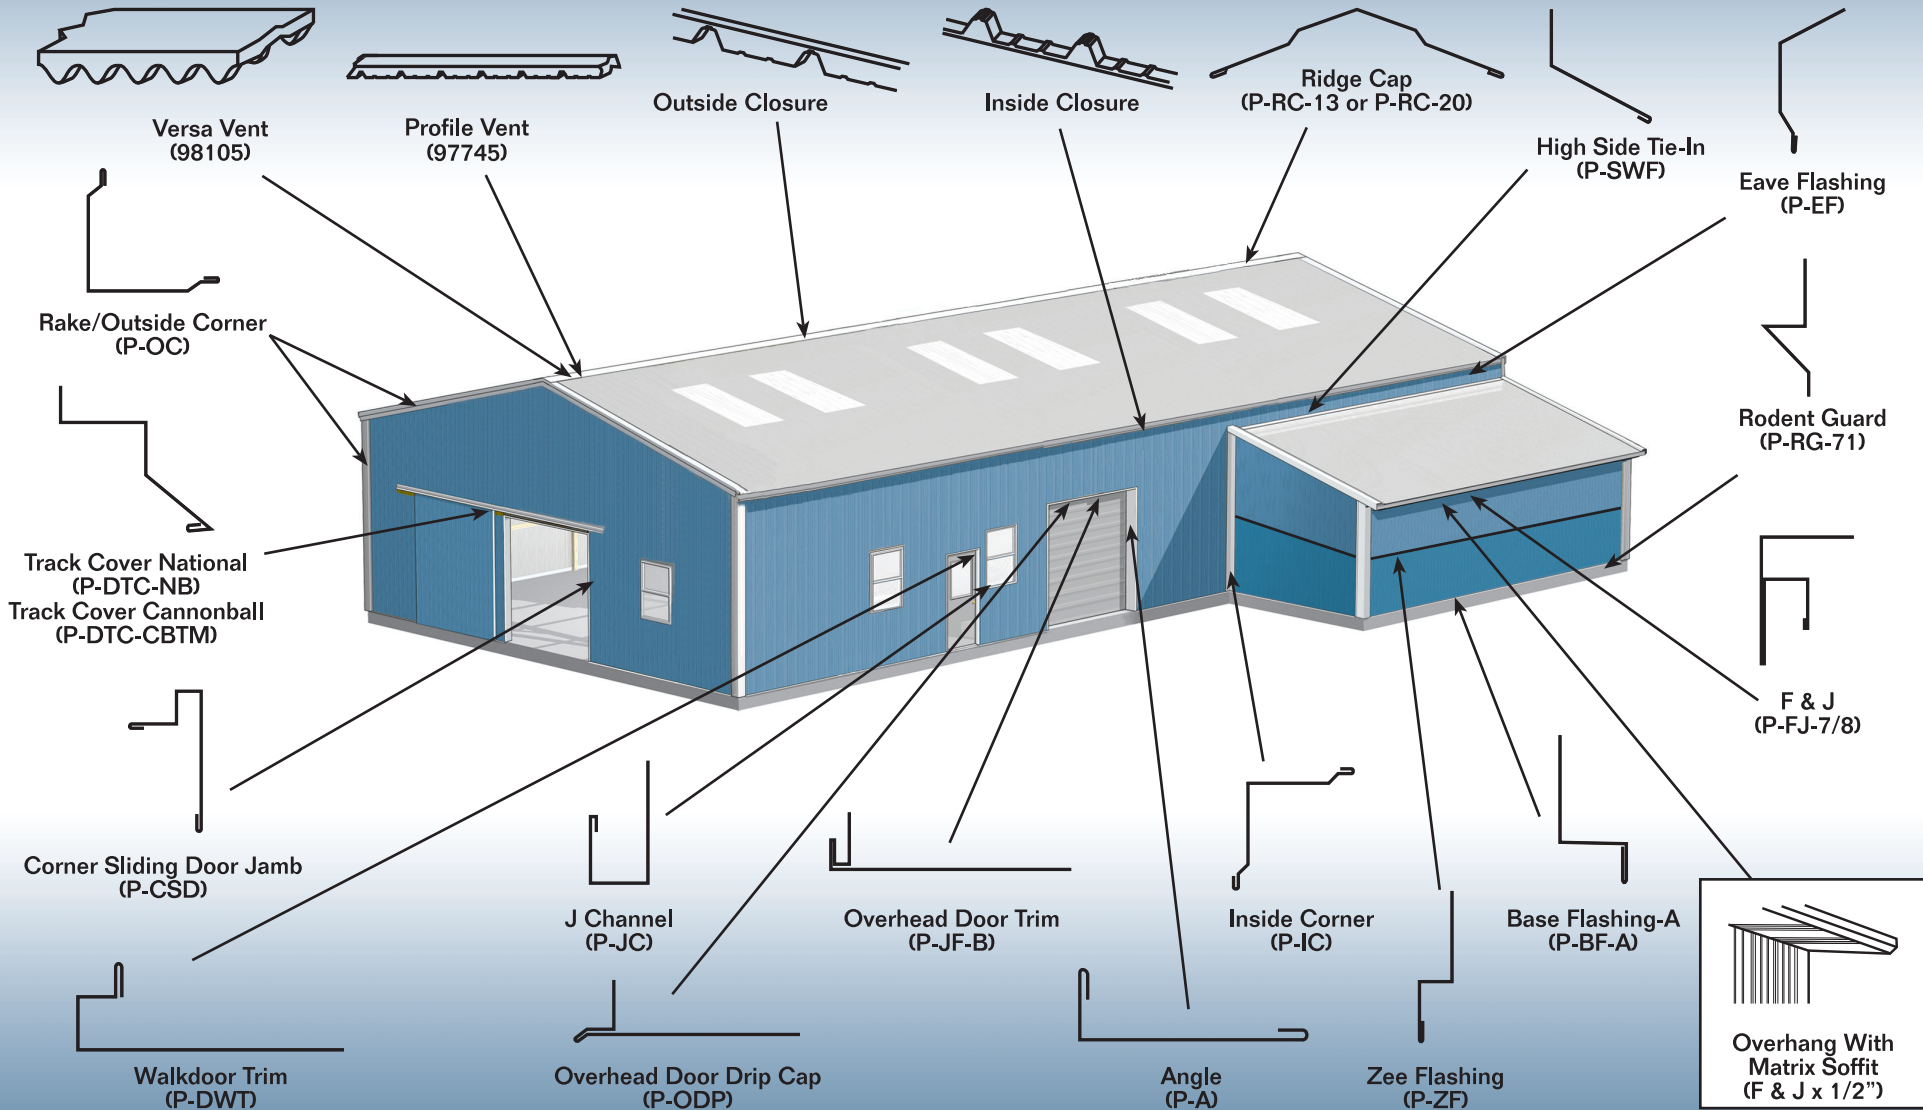

STANDARD POST FRAME TRIMS

McElroy Metal manufactures many other trims and accessories not shown on this page. Please refer to the Max-Rib/Matrix product information catalog for a complete listing or contact your McElroy Metal representative for more information.

McElroy Metal